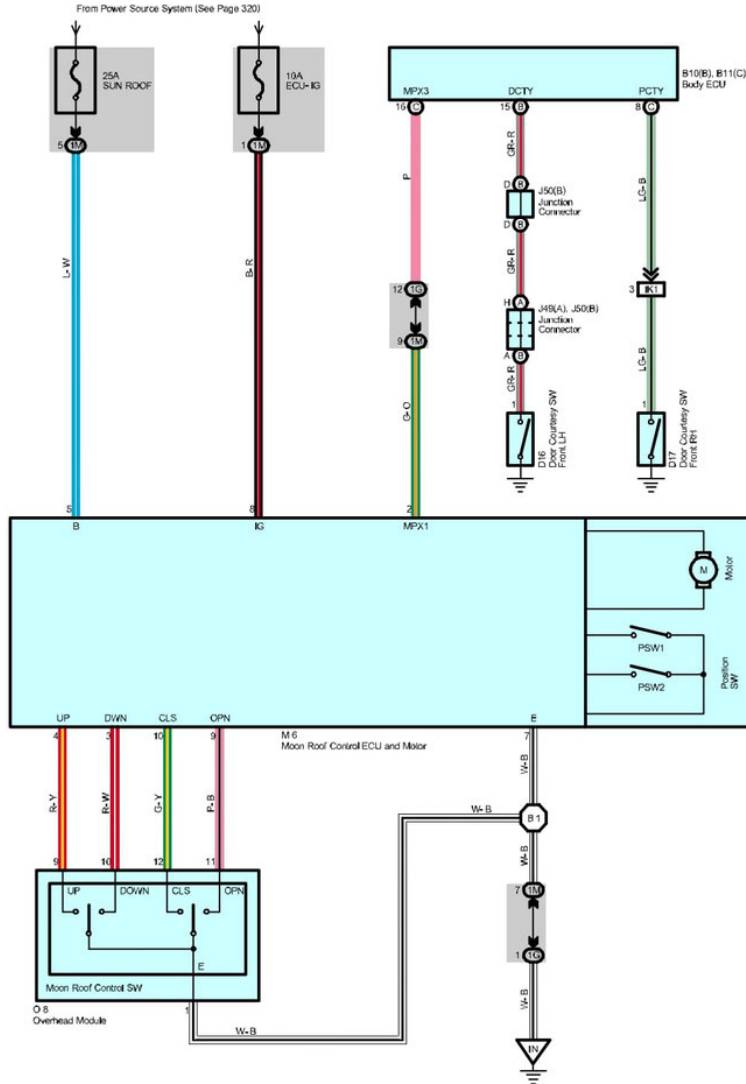

Moon Roof (Double Cab)

484

2005 TOYOTA TUNDRA (EWD611U)

Toyota Tundra Moon Roof Wiring Diagram

Toyota Tundra Power Window Wiring Diagram

For the acute treatment of migraine and the preventive treatment of episodic migraine in adults.

ALL IN ONE

discover Nurtec ODT

Pre
incl
can
Nur
eme
swe