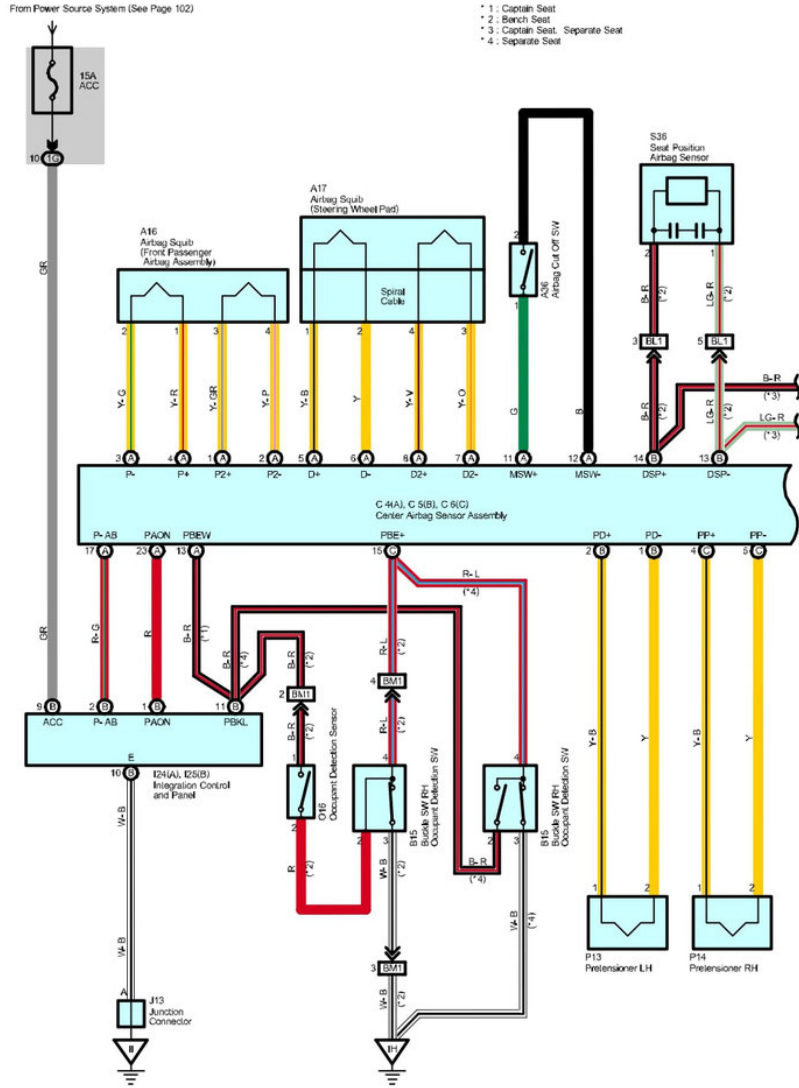

SRS (Access/Standard Cab)

236

2005 TOYOTA TUNDRA (EWD611U)

Toyota Tundra SRS Wiring Diagram

Toyota Tundra Tailight Wiring Diagram

For the acute treatment of migraine and the preventive treatment of episodic migraine in adults.

ALL IN ONE

discover Nurtec ODT

Pre
incl
can
Nur
eme
swe