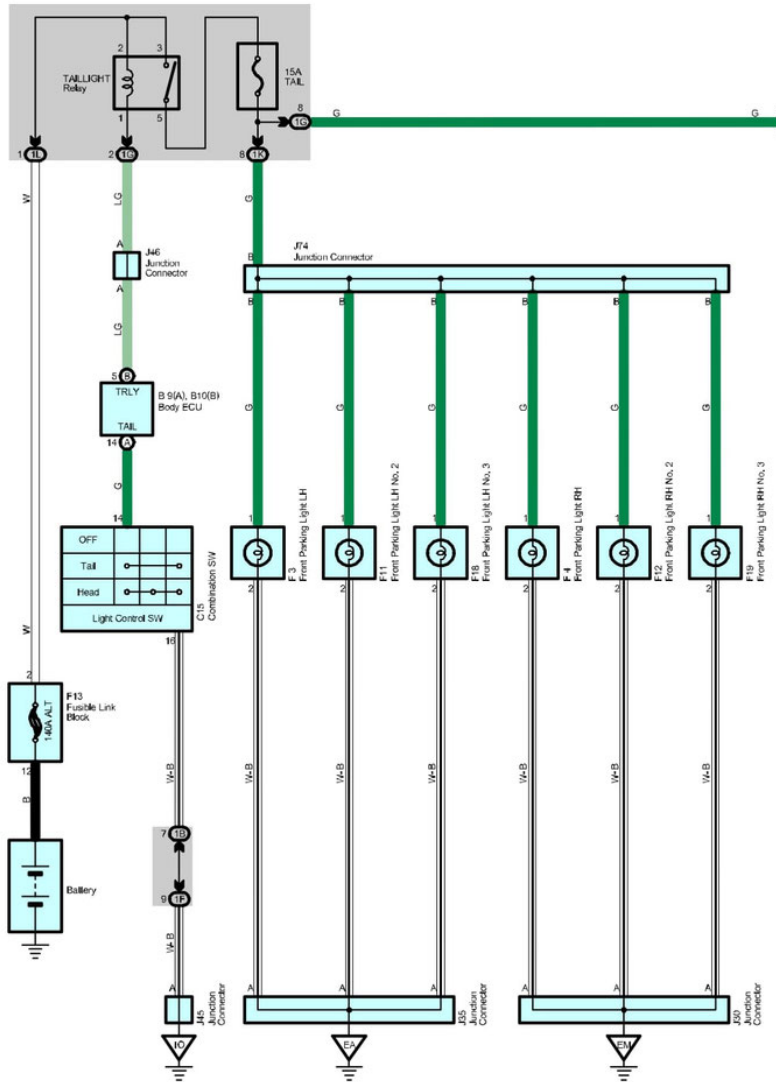

Taillight (Double Cab)

356

2005 TOYOTA TUNDRA (EWD811U)

Toyota Tundra Taillight Wiring Diagram

Toyota Tundra History

For the acute treatment of migraine and the preventive treatment of episodic migraine in adults.

ALL IN ONE

discover **Nurtec ODT**

Pre
incl
can
Nur
eme
swe