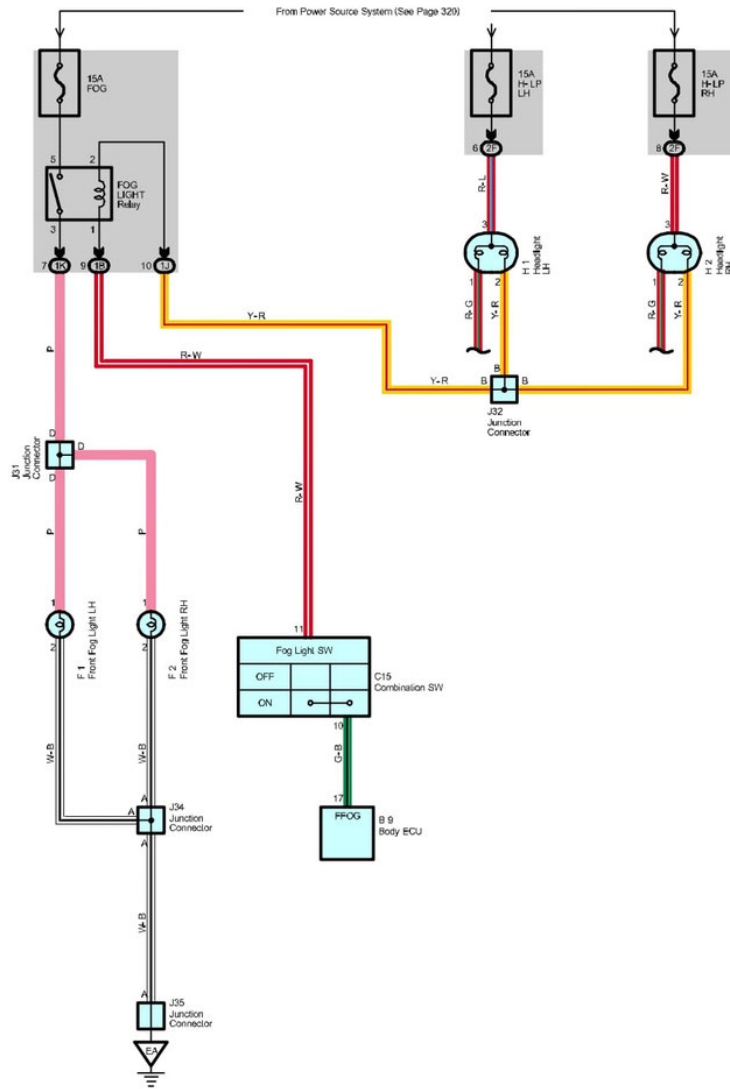

Toyota Tundra Fog Light without DRL Wiring Diagram

Fog Light without DRL (Double Cab)

354

2005 TOYOTA TUNDRA (EWD611U)

Toyota Tundra Fog Light without DRL Wiring Diagram

Toyota Tundra Headlight with DRL Wiring Diagram

For the acute treatment of migraine and the preventive treatment of episodic migraine in adults.

ALL IN ONE

discover **Nurtec ODT**

Pre
incl
can
Nur
eme
swe