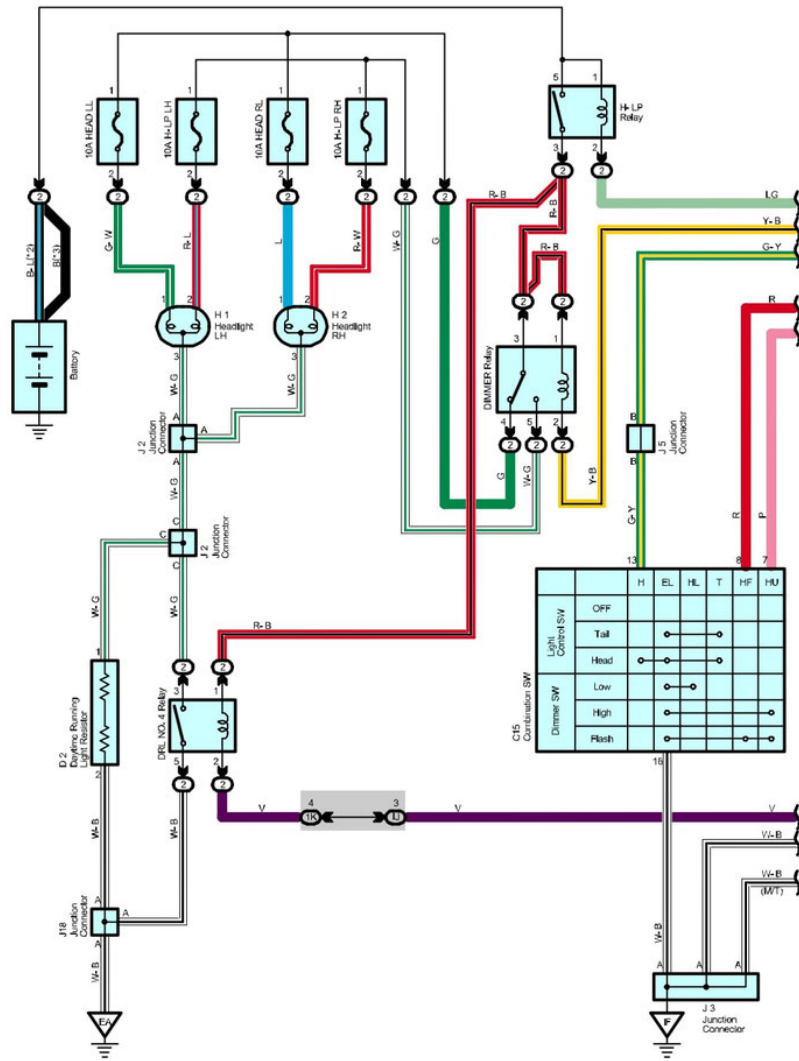

## Toyota Tundra Headlight with DRL Wiring Diagram

For the acute treatment of migraine and the preventive treatment of episodic migraine in adults.

**ALL IN ONE**

discover **Nurtec ODT**

Pre  
incl  
can  
Nur  
eme  
swe

# Headlight with DRL (Access/Standard Cab)

150

2005 TOYOTA TUNDRA (EWD611U)

Toyota Tundra Headlight with DRL Wiring Diagram

For the acute treatment of migraine and the preventive treatment of episodic migraine in adults.