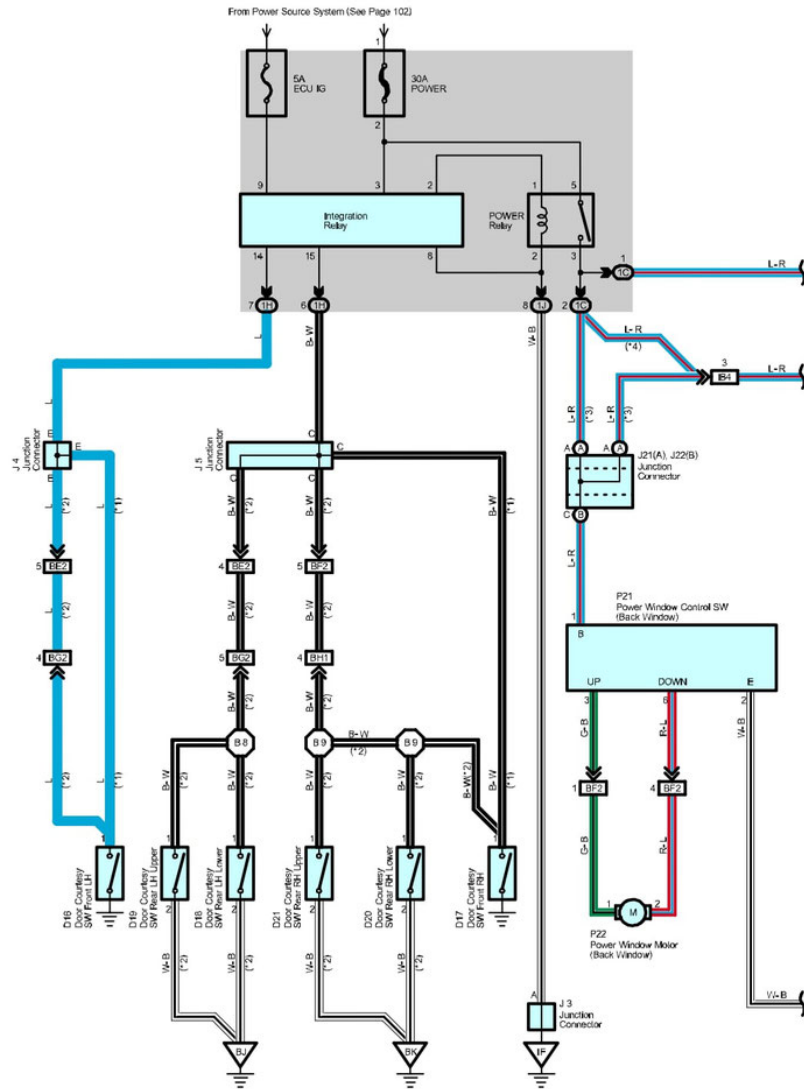

Power Window (Access/Standard Cab)

268

2005 TOYOTA TUNDRA (EWD811U)

Toyota Tundra Power Window Wiring Diagram

Toyota Tundra SRS Wiring Diagram

For the acute treatment of migraine and the preventive treatment of episodic migraine in adults.

ALL IN ONE

discover Nurtec ODT

Pre
incl
can
Nur
eme
swe