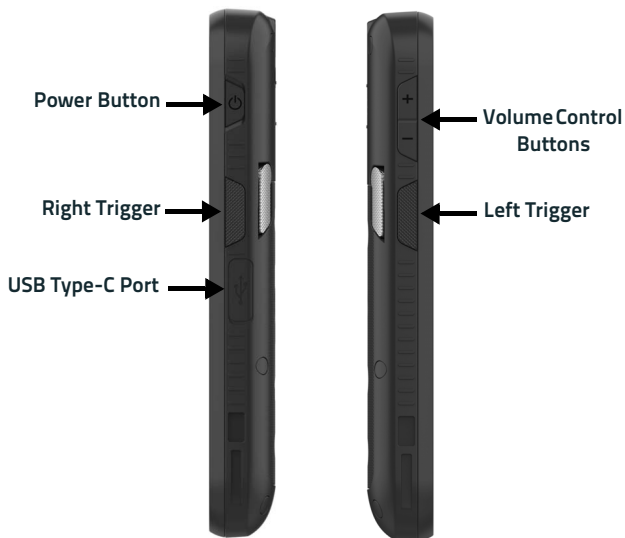

General View

Front View

Back View

Side View

Top View

CAUTION

Do not apply any sticker to the Memor 10.

Accessories

Docks

94A150095	Dock, Single Slot, Memor 10, Black Color (requires power supply 94ACC0197 and power cord to be purchased separately)
94A150098	Dock, Single Slot, Healthcare, Memor 10, White Color (requires power supply 94ACC0197 and power cord to be purchased separately)
94A150096	Dock, Triple Slot, Memor 10, Black Color (requires power supply 94ACC0197 and power cord to be purchased separately)
94A150097	Vehicle Dock, Memor 10, Black Color (Includes 12/24V CLA adapter)
95ACC1113	POWER LINE CORD, 3-PIN IEC C13, USA
95ACC1213	POWER LINE CORD, 3-PIN IEC C13, UK
95A051041	POWER LINE CORD, 3-PIN IEC C13, EU
95ACC1215	POWER LINE CORD, 3-PIN IEC C13, AUSTRALIA
95ACC1212	POWER LINE CORD,3-PIN IEC C13, JAPAN
95ACC1284	POWER LINE CORD, 3-PIN IEC C13, ARGENTINA
94ACC0196	POWER SUPPLY, USB-C, MEMOR 10 (includes 4 regional plugs)
94ACC0197	POWER SUPPLY, DOCKS & CHARGERS, MEMOR 10 (power line cord to be purchased separately)
94A050045	POWER ADAPTER,12/24VDC CLA, MEMOR 10 (already included with Vehicle Dock)