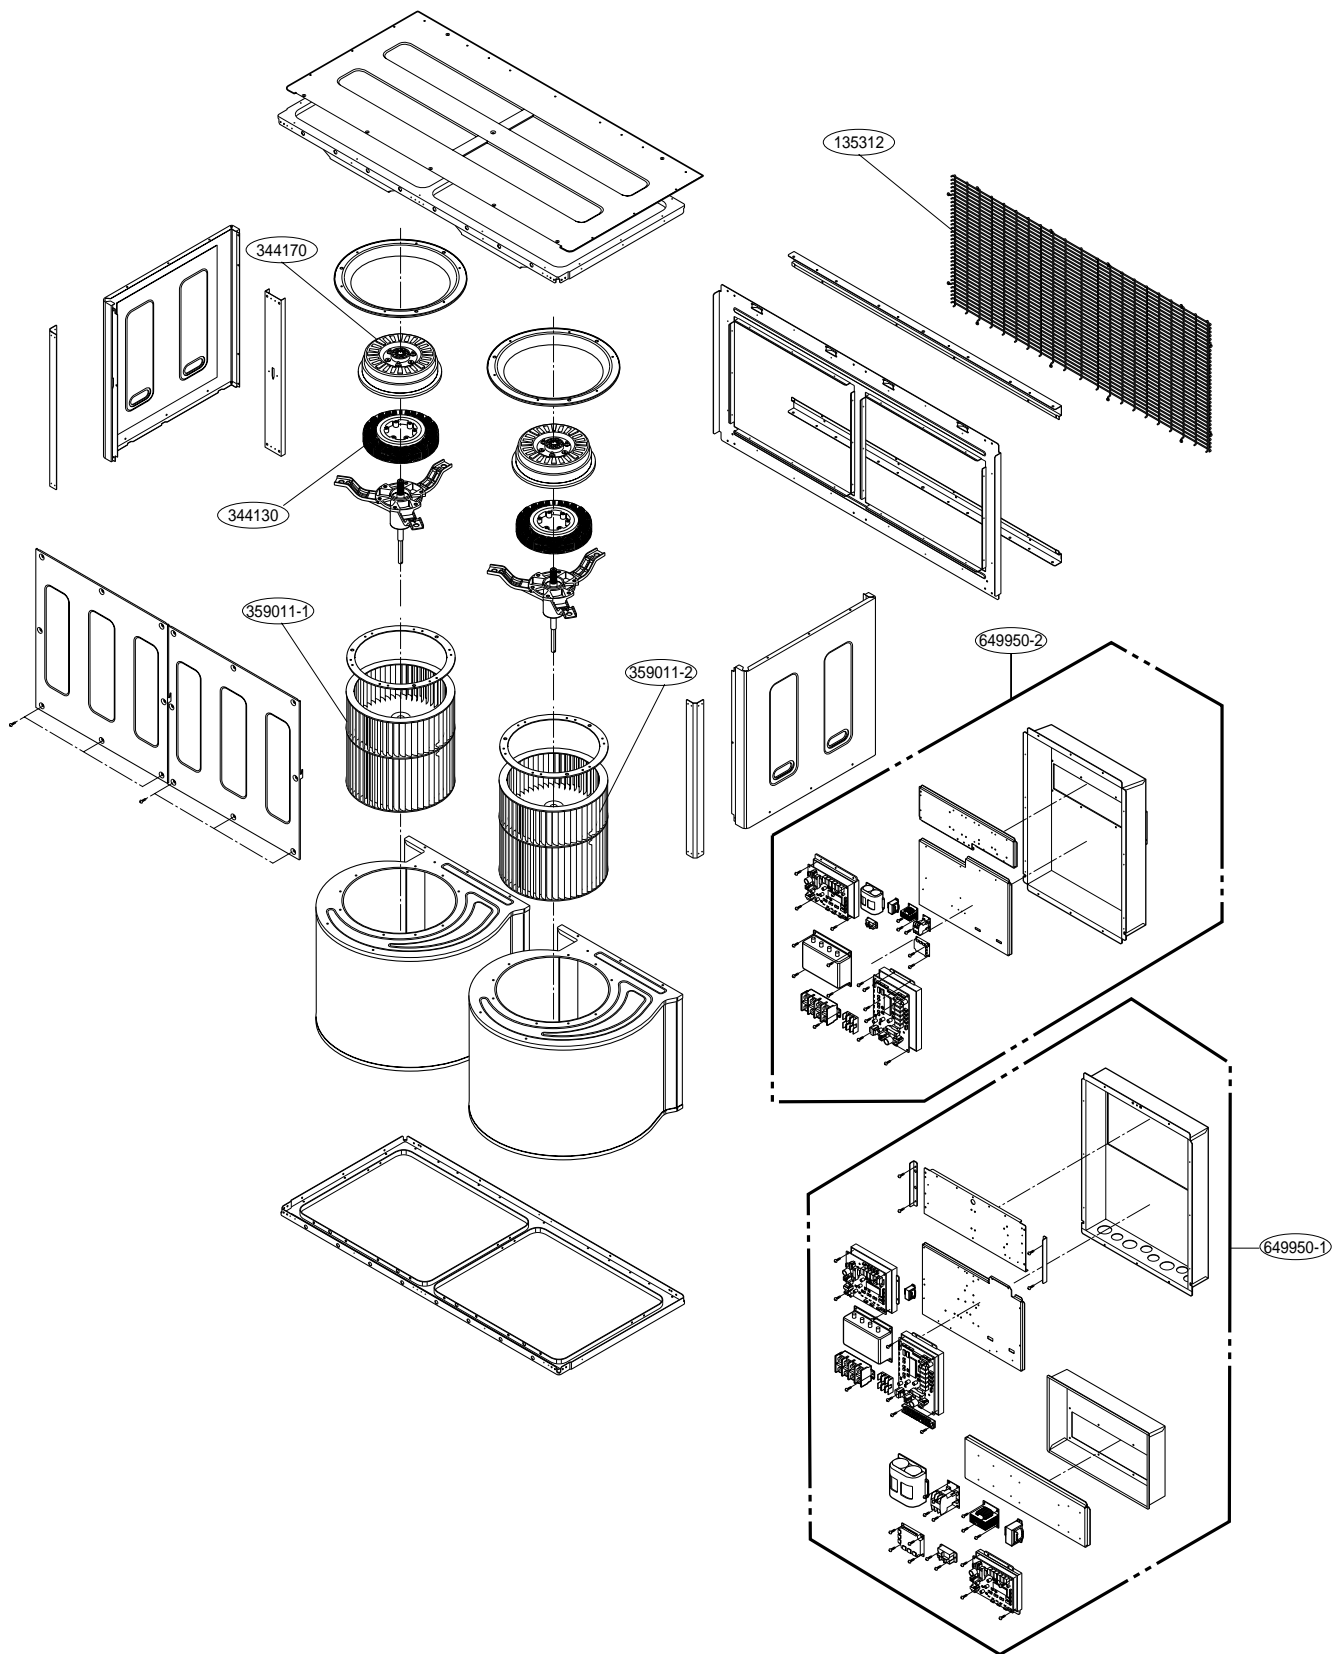

AIR HANDLER PARTS/CONTROL BOX PARTS