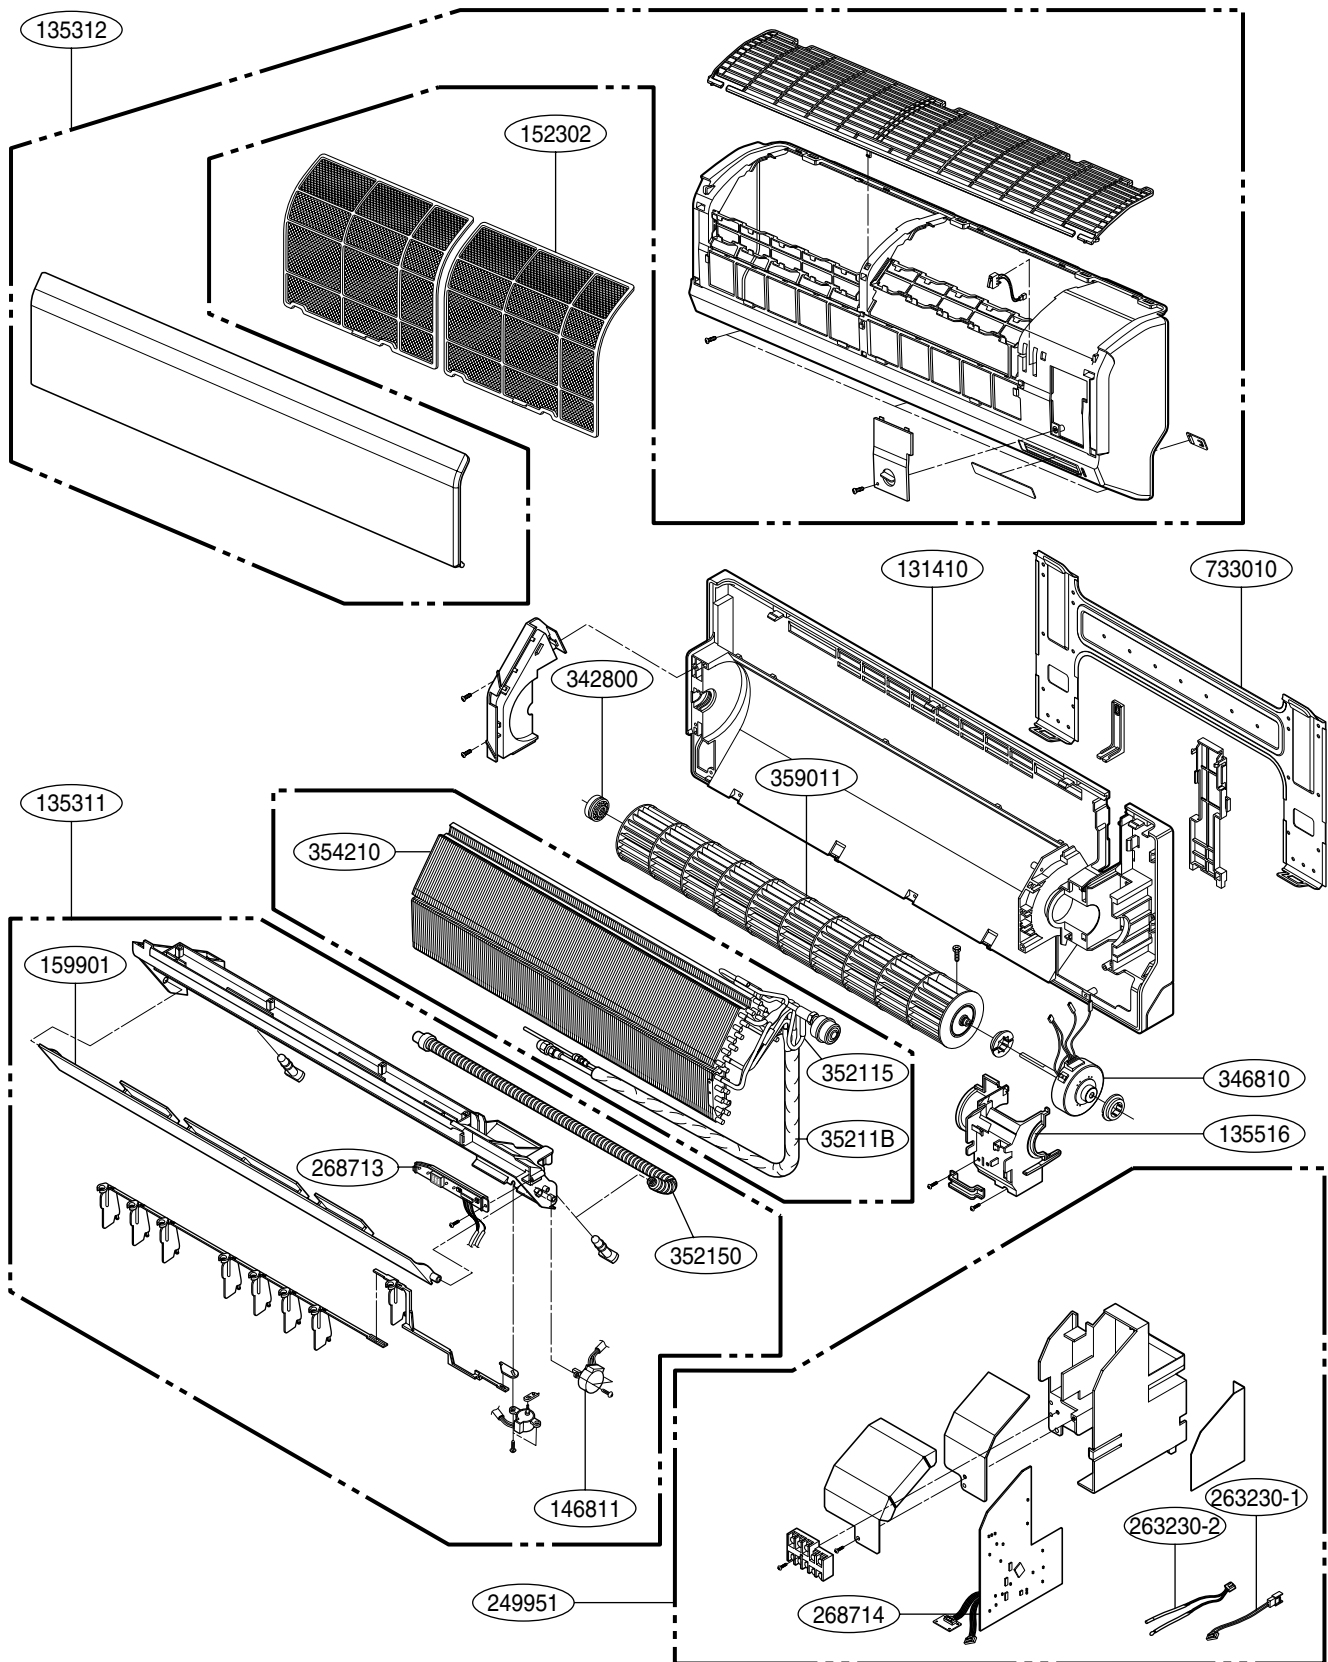

S5 (Standard)