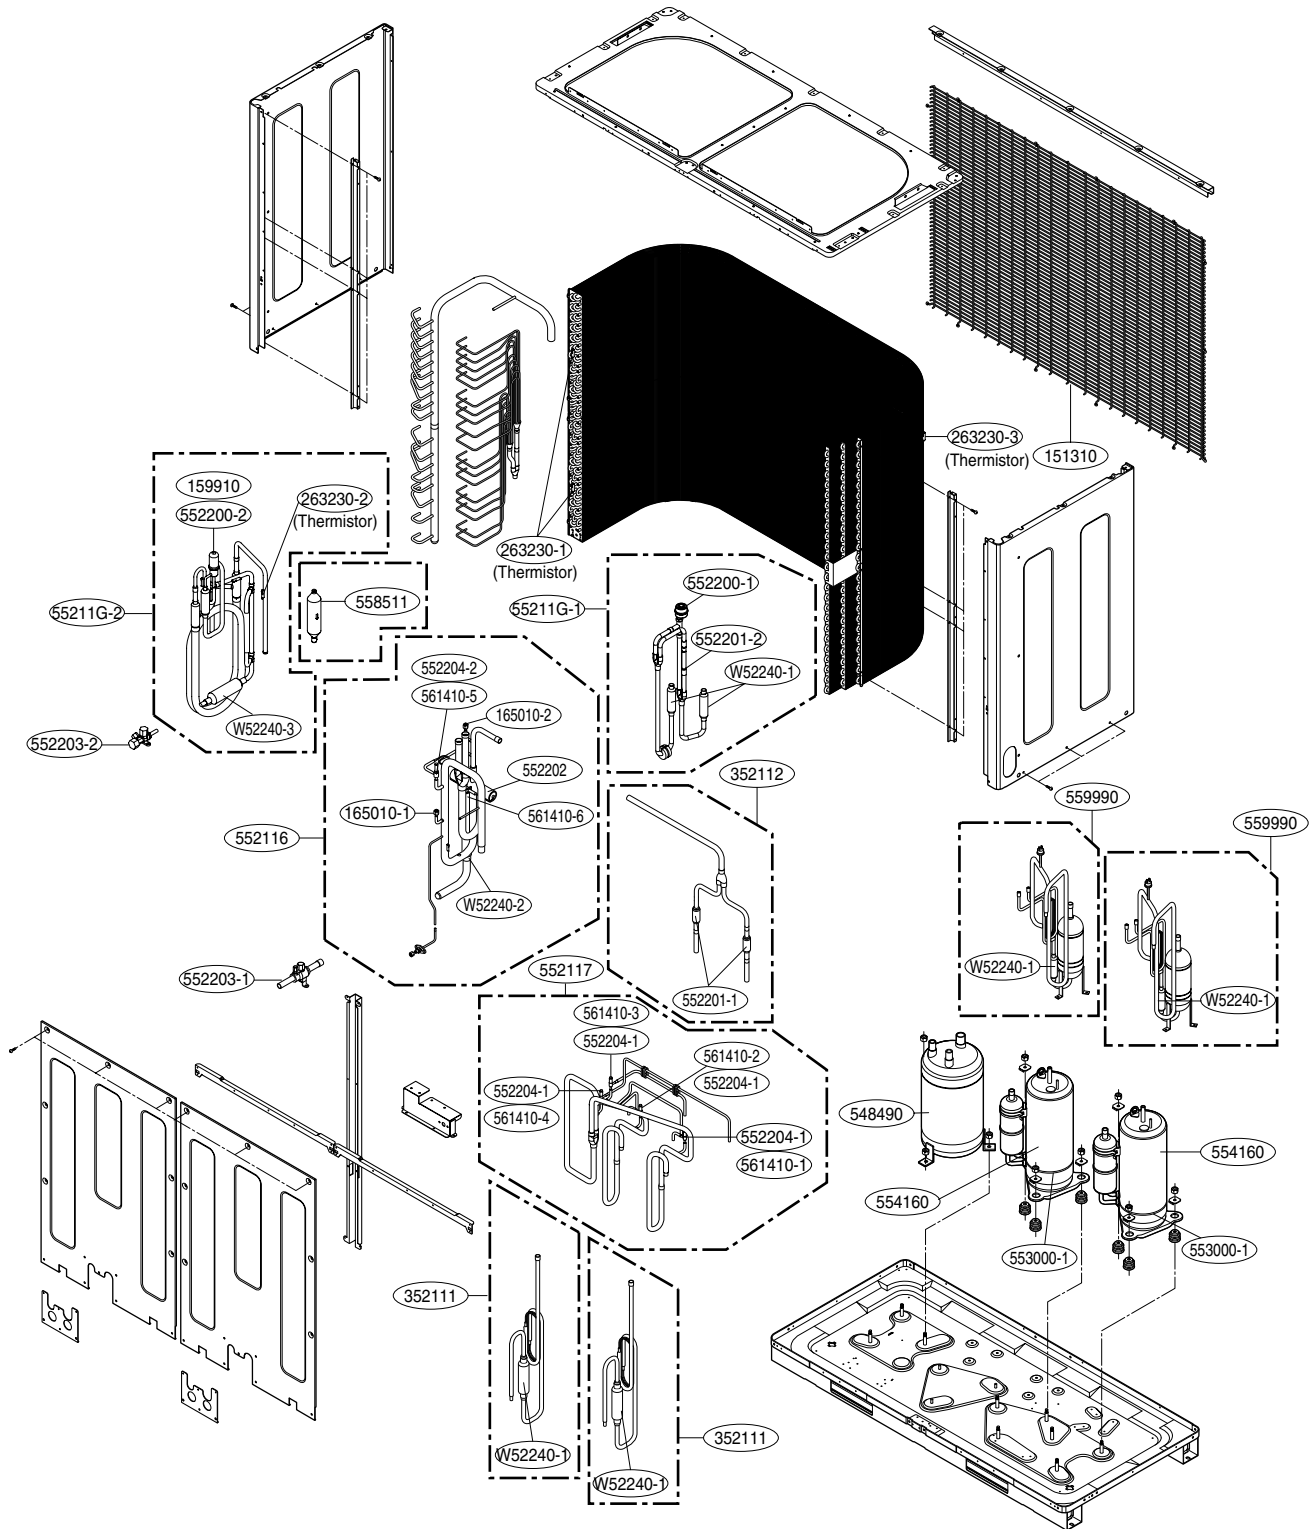

UV2

CYCLE PARTS