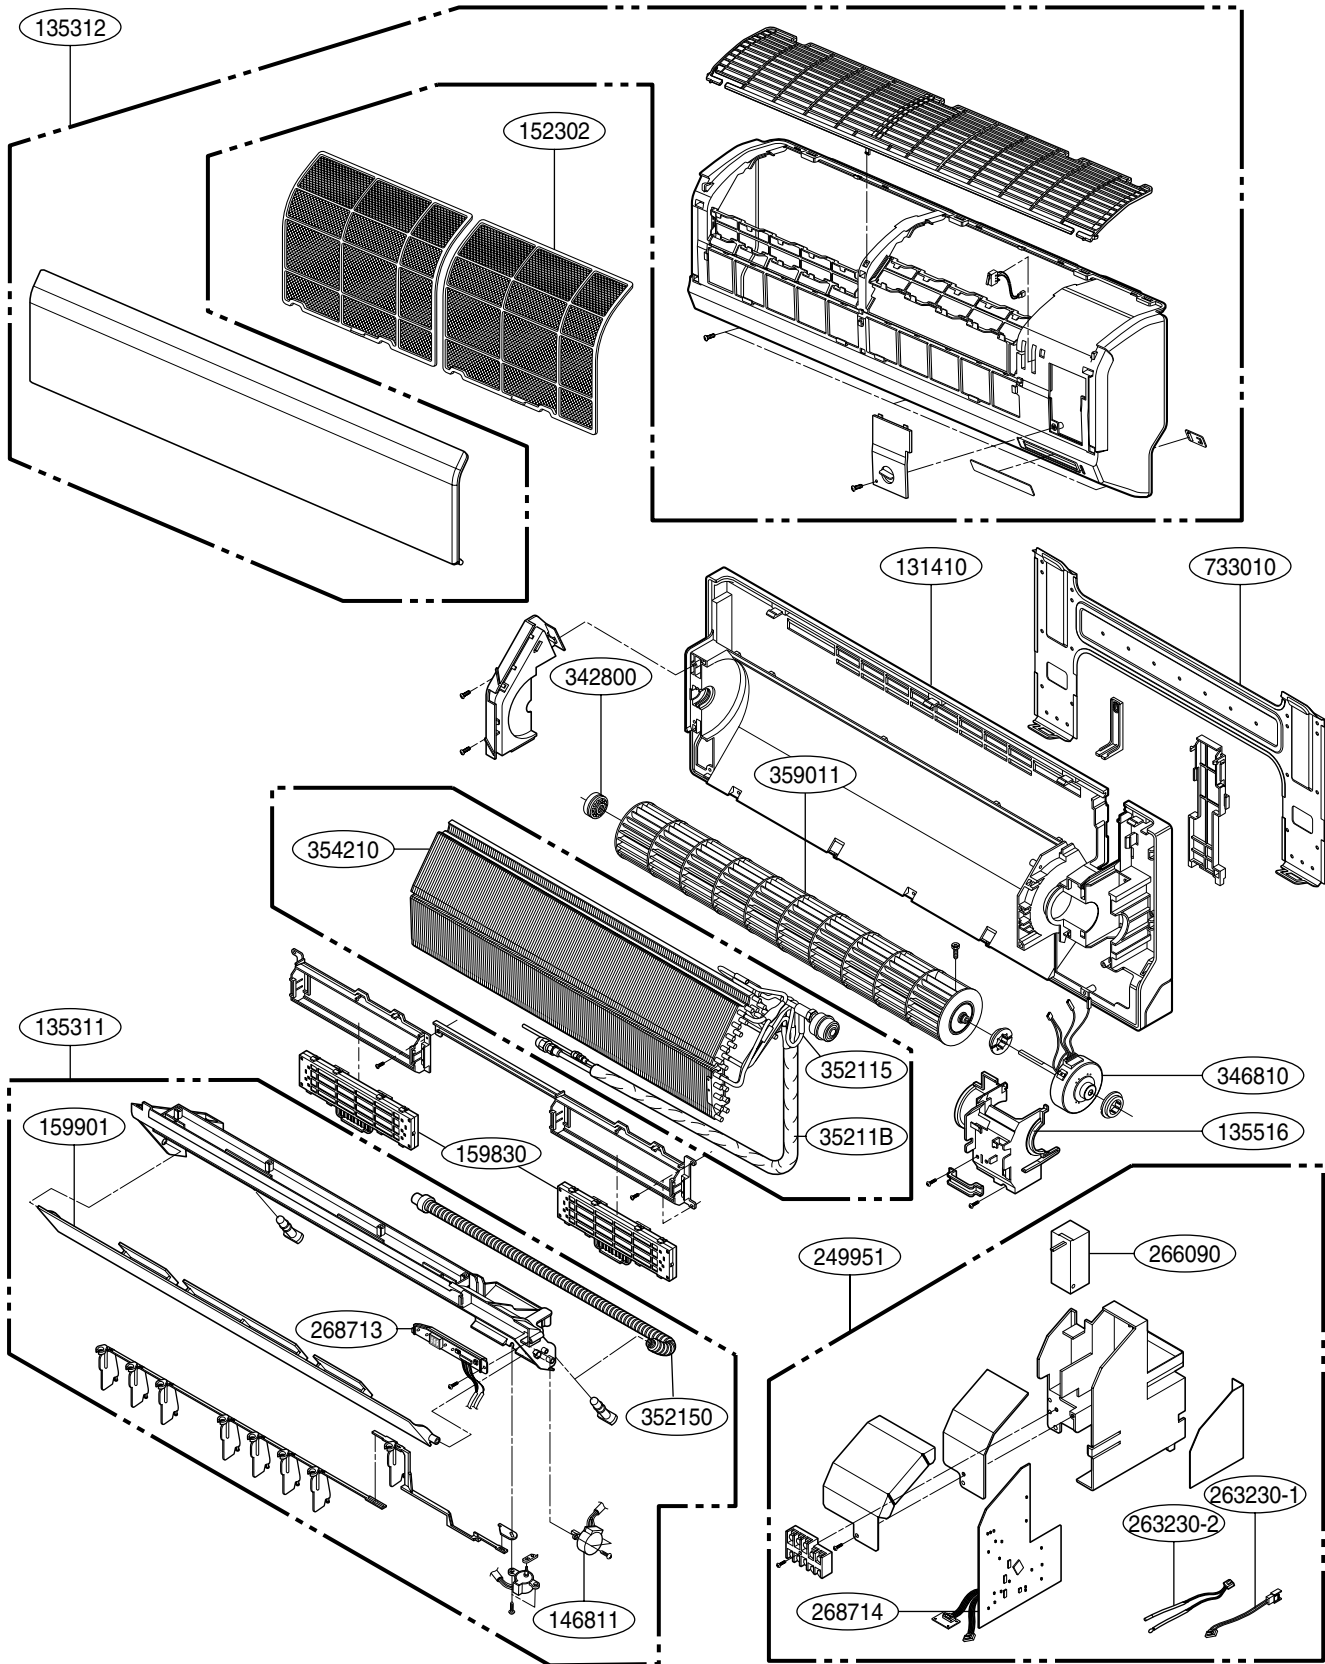

SE1 (Standard)

**SE1 (Plasma)**

**S5 (Standard)**

**S5 (Plasma)**

*Exploded View & Replacement Parts List*

LOCATION No.	DESCRIPTION	PART No.			REMARK
		ARNU07GSEA0	ARNU07GSEL0	ARNU09GSEA0	
131410	CHASSIS ASSEMBLY	3141A20034B	3141A20034B	3141A20034B	
135311	GRILLE ASSEMBLY,DISCHARGE(INDOOR)	3531A10362G	3531A10362B	3531A10362G	
135312	GRILLE ASSEMBLY,FRONT(SINGLE)	3531A18013K	3531A18013L	3531A18013K	
135516	COVER ASSEMBLY,MOTOR	3551A20156C	3551A20156C	3551A20156C	
145811	MOTOR ASEMBLY,STEP	4681A20055A	4681A20055A	4681A20055A	
152302	FILTER(MECH),A/C	5230A20064A	5230A20064A	5230A20064A	
159901	VANE,HORIZONTAL	5990A20068A	5990A20068A	5990A20068A	
249951	CONTROL BOX ASSEMBLY,INDOOR	4995A22014G	4995A22014A	4995A22014J	
263230-1	THERMISTOR ASSEMBLY	6323AQ3226T	6323AQ3226T	6323AQ3226T	EVA-OUT (RED)
263230-2	THERMISTOR ASSEMBLY	6323A20004G	6323A20004G	6323A20004G	AIR-EVA IN(BLACK)
266090	H.V ASSEMBLY	-	6609A10008A	-	
268712	PWB(PCB) ASSEMBLY,DISPLAY	6871A20680D	6871A20680C	6871A20680D	
268714	PWB(PCB) ASSEMBLY,MAIN	6871A20902H	6871A20902H	6871A20902F	
342800	BEARING	4280A20004B	4280A20004B	4280A20004B	
346810	MOTOR ASSEMBLY,INDOOR	4681A20091J	4681A20091J	4681A20091J	
35211B	TUBE ASSEMBLY,TUBING	5211A22521A	5211A22521A	5211A22521A	
352150	HOSE ASSEMBLY,DRAIN	5251A20011G	5251A20011G	5251A20011G	
354210	EVAPORATOR ASSEMBLY,FIRST	5421A20258A	5421A20258A	5421A20258A	
359011	FAN ASSEMBLY,CROSS FLOW	5901A20017H	5901A20017H	5901A20017H	
733010	PLATE ASSEMBLY,INSTALL	3301A20020A	3301A20020A	3301A20020A	
159830	FILTER ASSEMBLY,AIR CLEANER	-	5983A20017F	-	