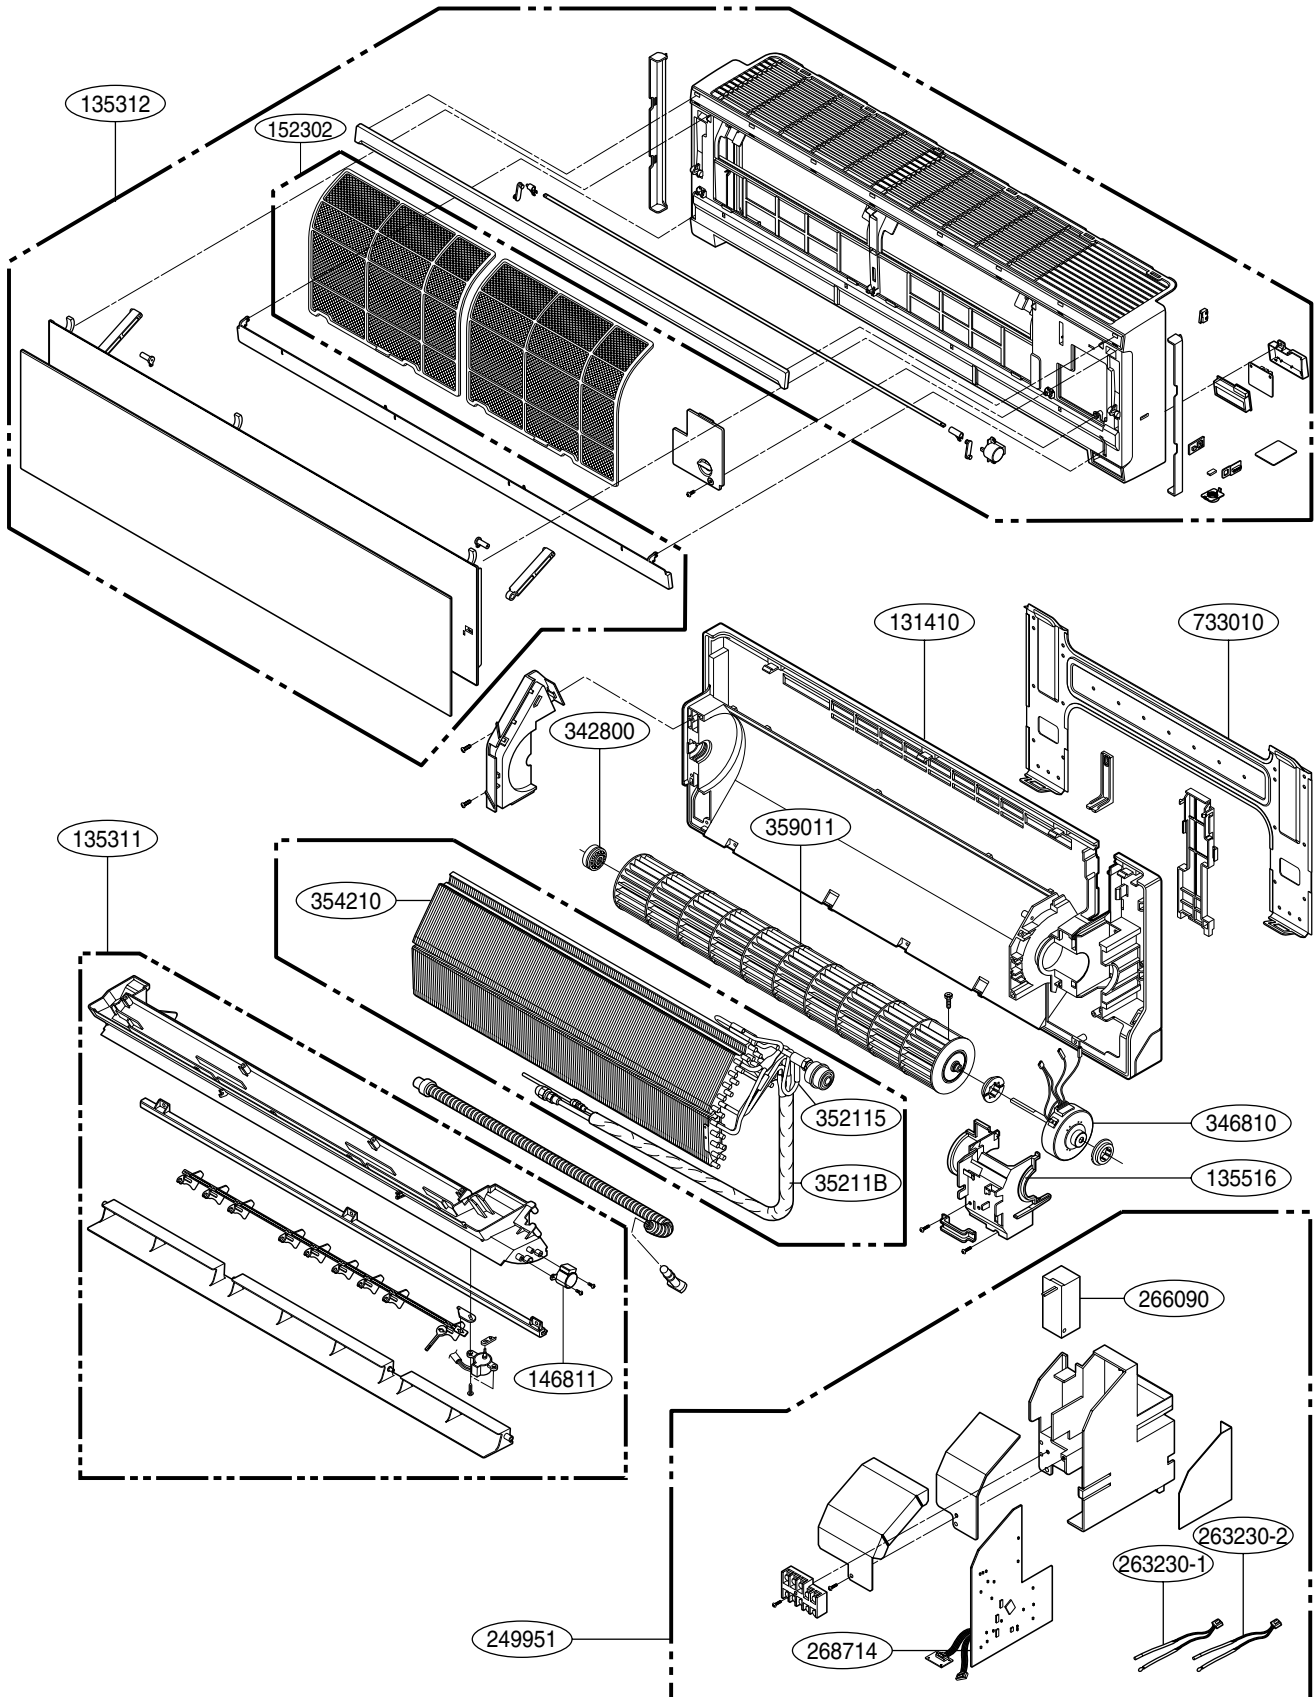

SE1(ARTCOOL DELUXE)