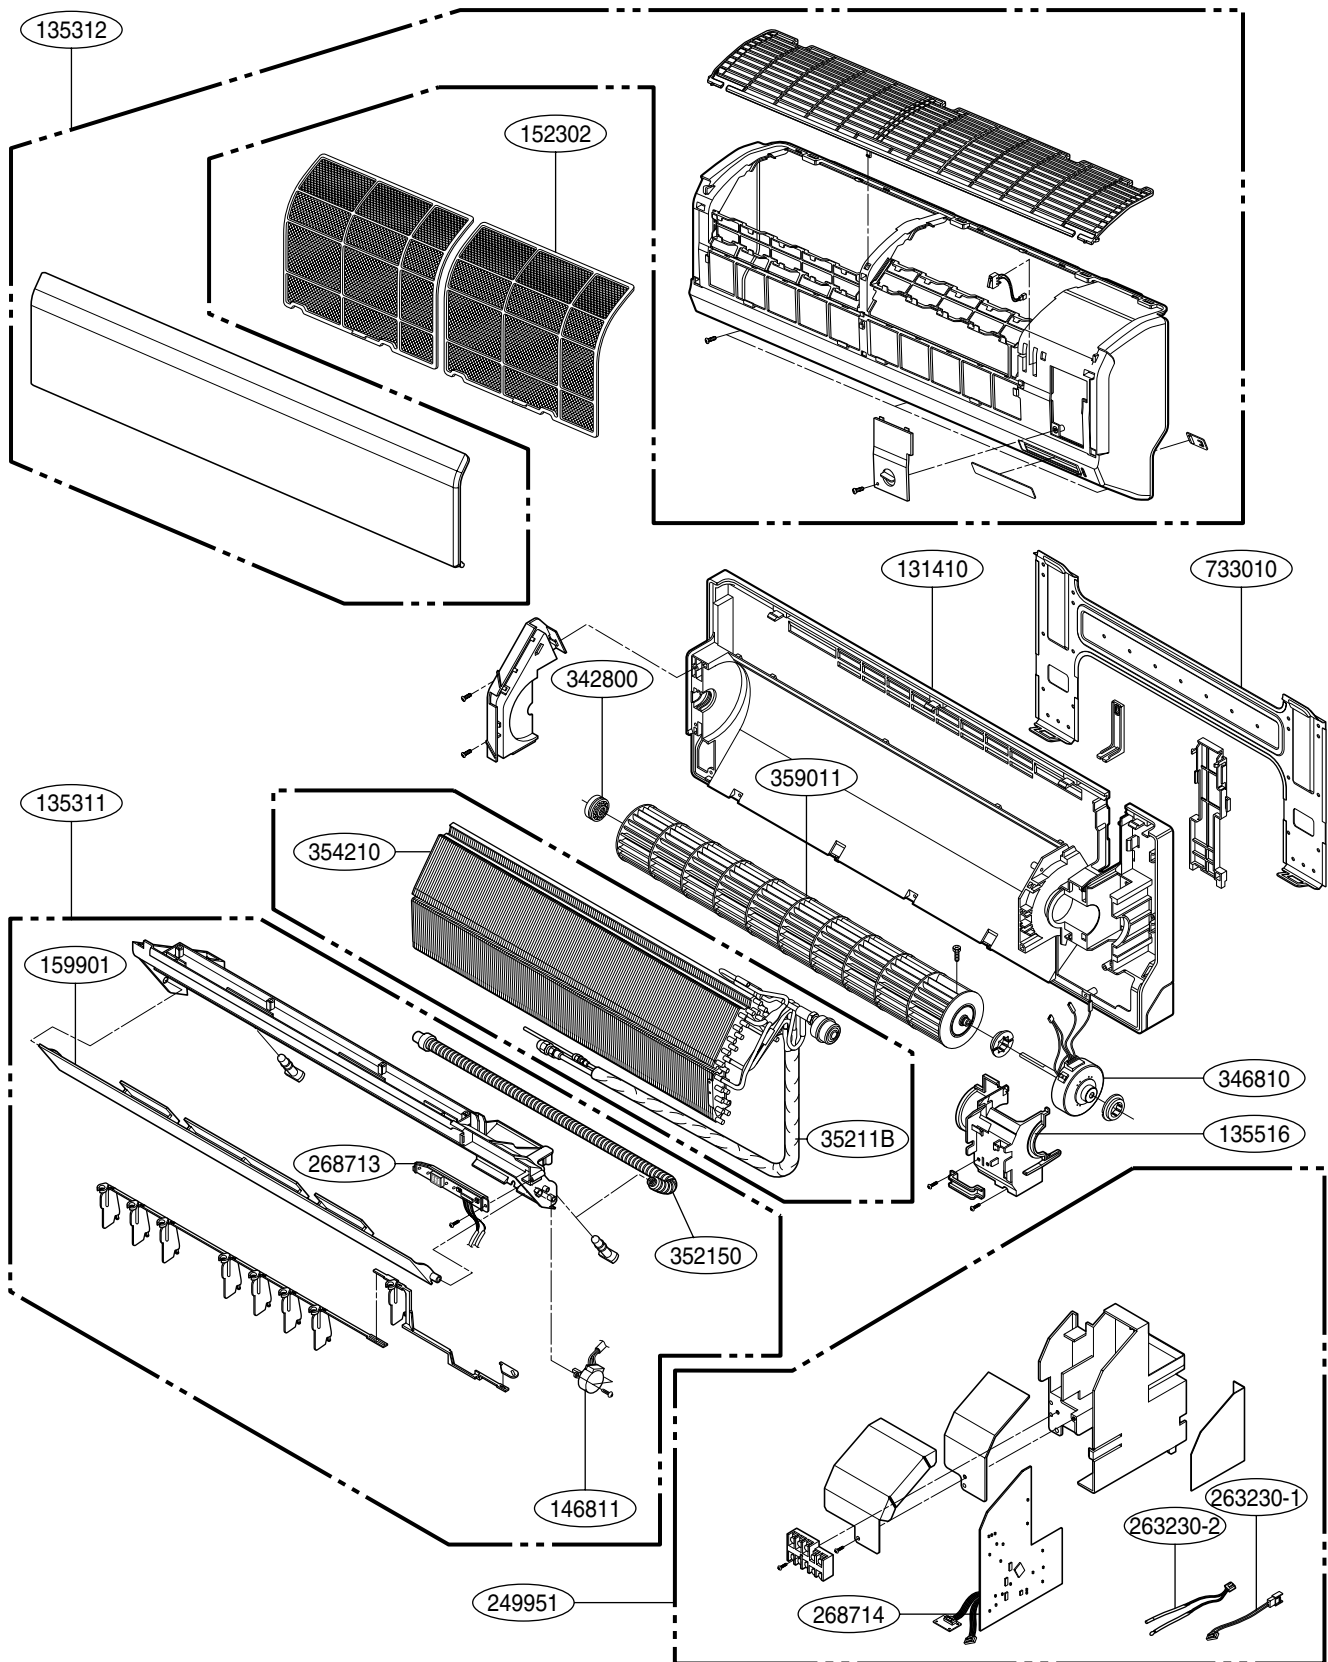

SE1 (Standard)