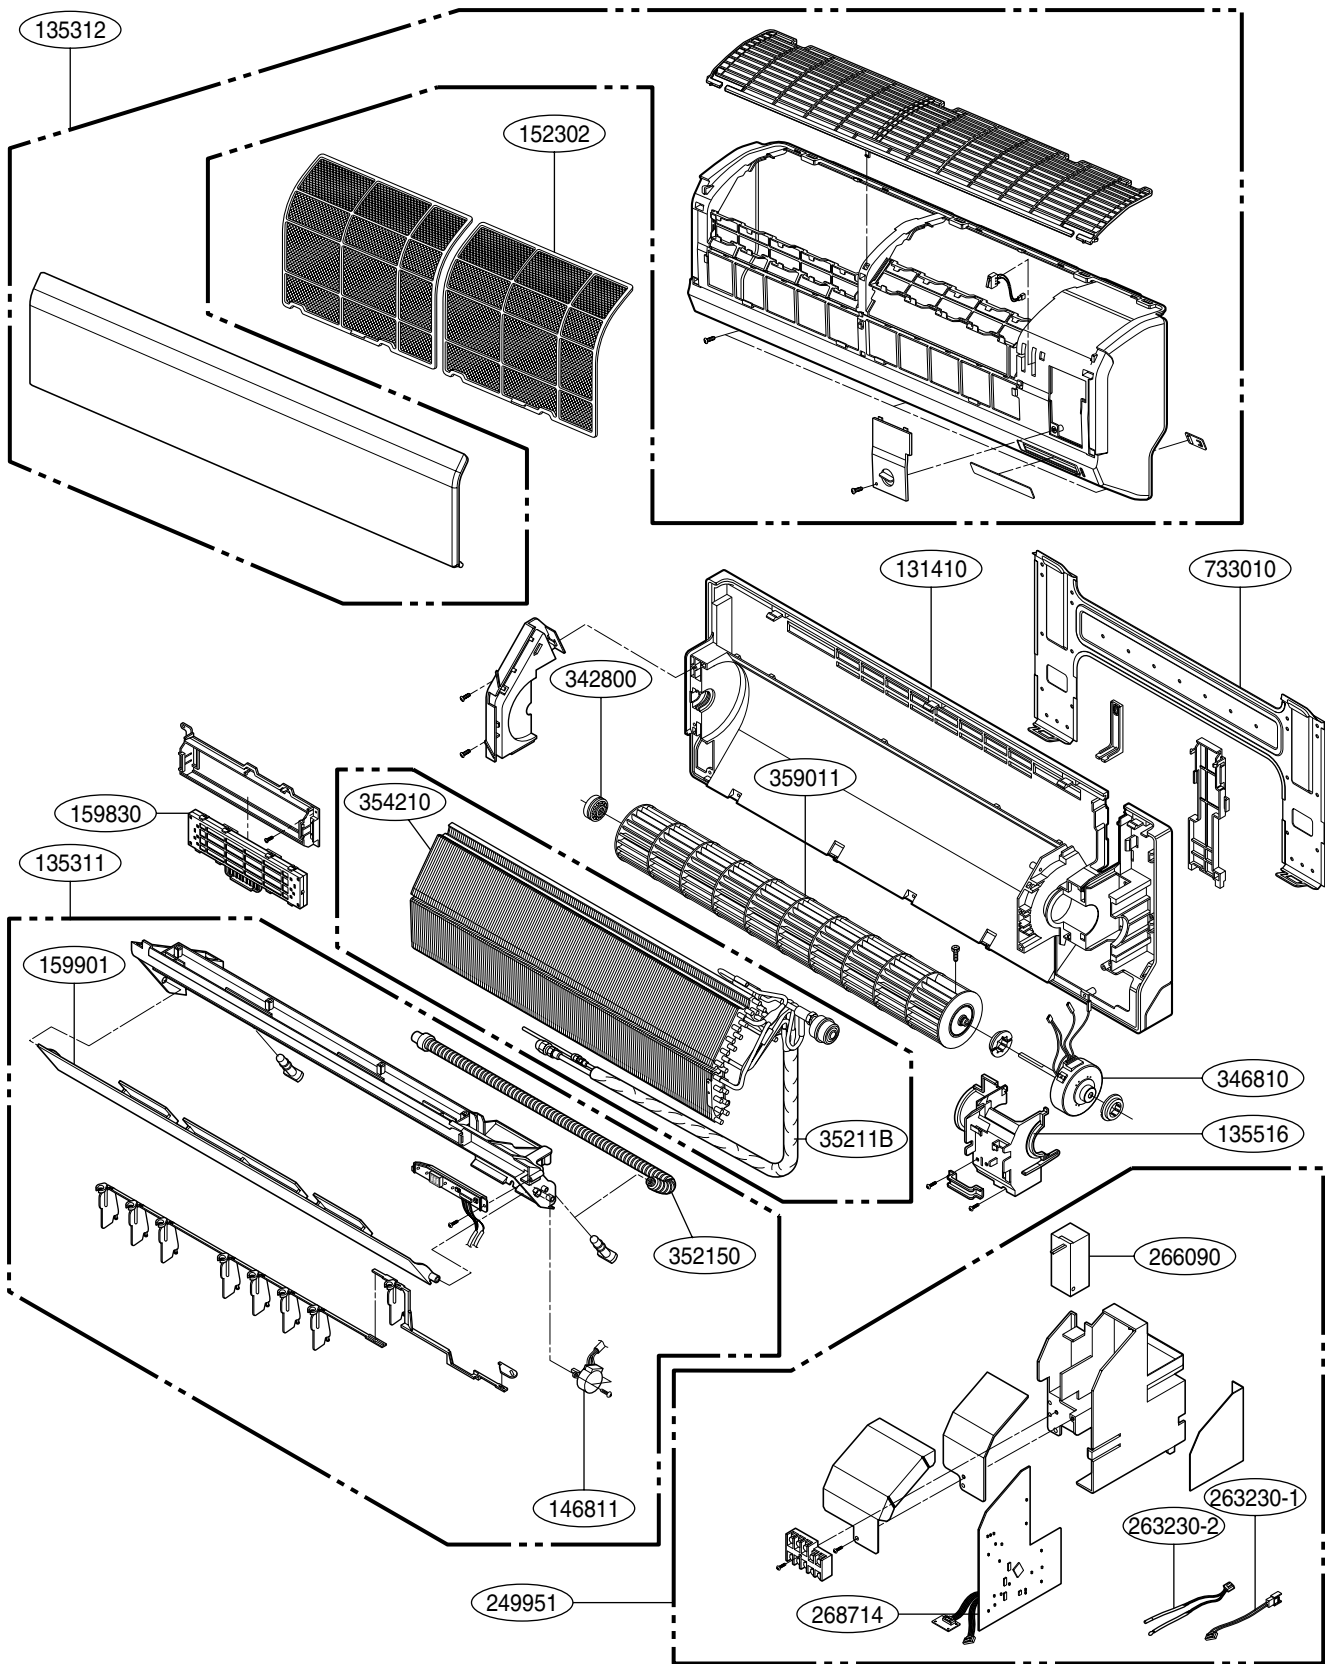

SE1 (Plasma)